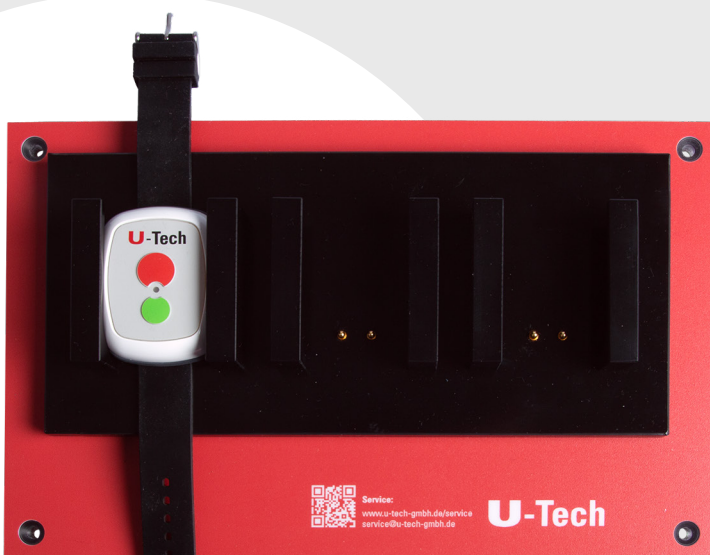

U-TECH

Protecting people

PSM PRO UP

U-TECH'S PSM FAMILY MOVES A LEVEL UP.

Protect your employees even better with the new U-Tech PSM Pro Up.

The new U-Tech PSM Pro Up is an intelligent alternative to the wellknown and certified U-Tech PSM Nano, U-Tech PSM Pocket and U-Tech PSM Plug In transponders.

Like the little brother PSM Nano, the PSM Pro Up is worn on the wrist and is fully compatible with the rest of the family. If the protected person enters the hazardous zone of the U-Tech personal protection system, the machines are switched off immediately.

The new PSM Pro Up is recharged via gold contacts thereby eliminating the need to change batteries. Simply pull the PSM Pro Up into one of the cradles of the charger and the battery will be recharged automatically via gold contacts.

The charger provides enough space to accommodate three transponders which can be charged individually or simultaneously.

NEW!
**RECHARGEABLE
WATCH**

The PSM Pro Up is deactivated while it is in the charger. The colour of the LED on the Pro Up indicates the charge level. While loading, the LED blinks red. It changes to green when the battery is fully charged.